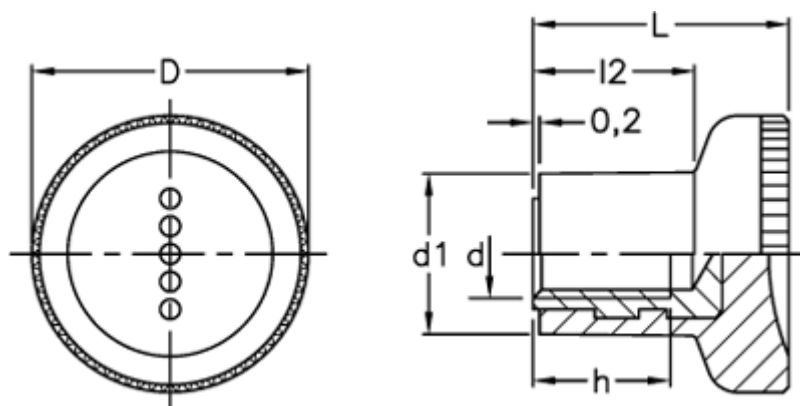

Data Sheet

Article number: 23052421114

Description: E+G Knurled knob
EKK.21-B M4-C4

Measures

D	= 21
d1	= 12.5
d 6H	= M4
h	= 10
L	= 18.0
l2	= 10.5